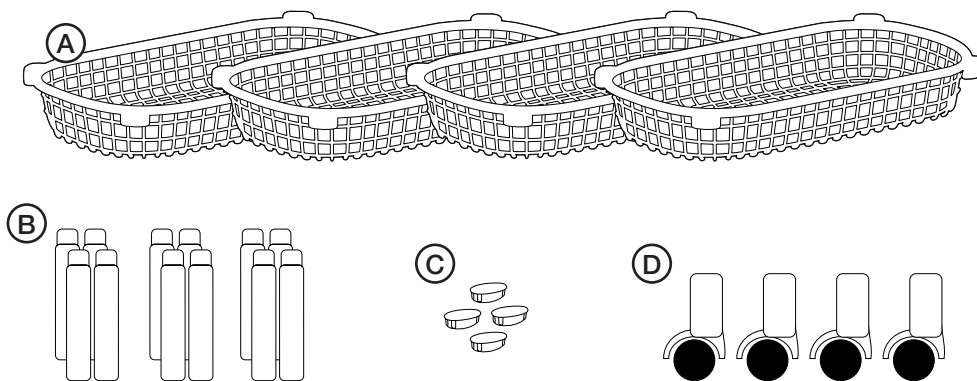

Basket Trolley | Korgvagn | Kurvvogn | Korivaunu

Art.no 44-5956 Model 2225

Responsible disposal

Follow local ordinances when disposing of this product. If you are unsure about how to dispose of this product contact your municipality.

Avfallshantering

När du ska göra dig av med produkten ska detta ske enligt lokala föreskrifter. Är du osäker på hur du ska gå tillväga, kontakta din kommun.

Included parts | Inkluderade delar | Inkluderte deler | Mukana osat