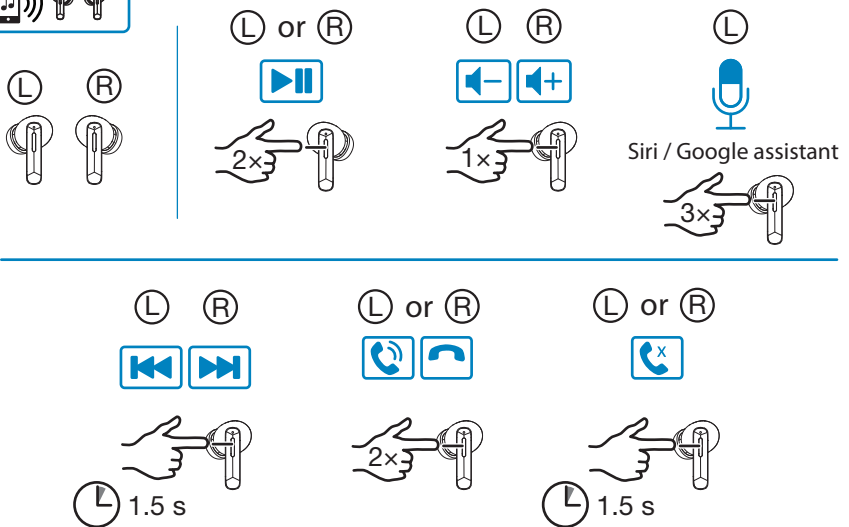

1

Case

Earbuds

2

3

4

5 ON/OFF

6 Factory reset