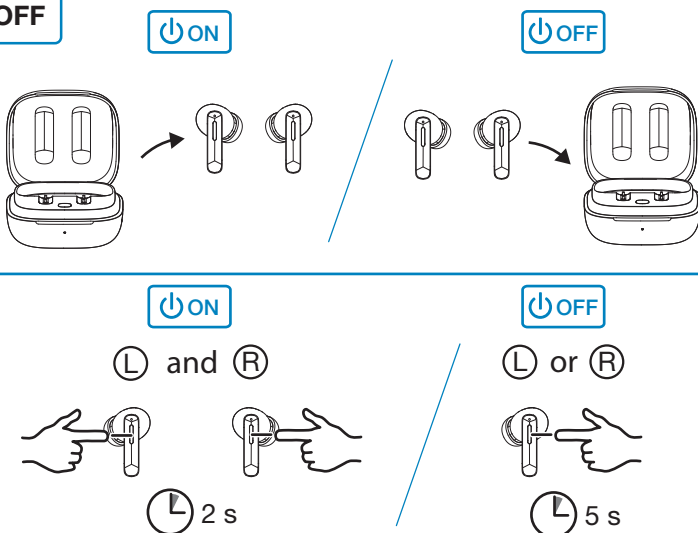

1

Case

Earbuds

2

3

4

5 ON/OFF

6 Factory reset