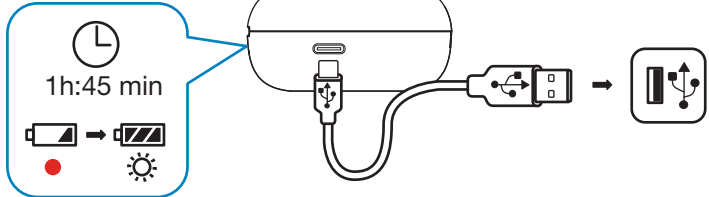

1

Case

Earbuds

2

3

4

5 ON/OFF

6 Factory reset