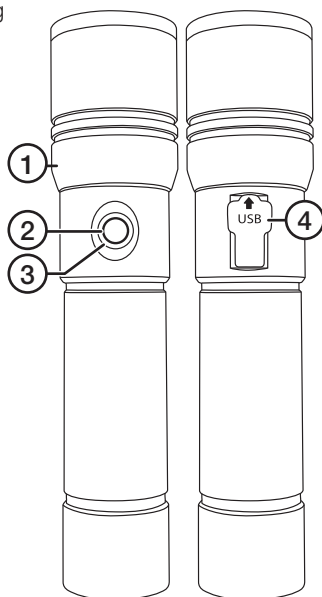

Product description

1. Lamp housing
2. LED-indicator
3. On/Off button
4. USB-C port

Charging

Charge the torch fully before using it for the first time.

1. Connect the USB-C cable provided to the USB-C port and to a USB charger.
2. The LED indicator (2) will shine with a red light when the torch is being charged. When charging is completed it will shine with a green light.