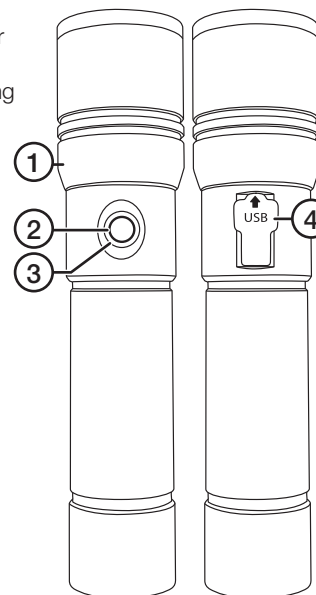

Produktbeskrivning

1. Lamphus
2. LED-indikator
3. Strömbrytare
4. USB-C-ingång

Laddning

Ladda ficklampan fullt innan första användning.

1. Anslut den medföljande USB-C-kabeln till USB-C-ingången (4) och till valfri USB-laddare.
2. LED-indikatorn (2) lyser rött när laddning pågår. När laddningen är slutförd lyser LED-indikatorn grönt.

Användning

Ficklampen har 2 olika ljusstyrkor. Tryck på strömbrytaren (3) för att växla mellan:

Hög → Låg → Av ↻

Dra ut/tryck in lamphuset för att zooma in/ut ljuset.

Avfallshantering

Denna symbol innebär att produkten inte får kastas tillsammans med annat hushållsavfall. Detta gäller inom hela EU. För att förebygga eventuell skada på miljö och hälsa, orsakad av felaktig avfallshantering, ska produkten lämnas till återvinning så att materialet kan tas omhand på ett ansvarsfullt sätt. När du lämnar produkten till återvinning, använd dig av de returhanteringssystem som finns där du befinner dig eller kontakta inköpsstället. De kan se till att produkten tas om hand på ett för miljön tillfredställande sätt.

Specifikationer

Nätadapter 5 V DC, 1 A (säljs separat)
Batteri 18650, 3,7 V, 2200 mAh
Färgtemp. 6500 K
Laddtid ca 4,5 tim
Kapslingsklass IP44

31-7327-1

Mått Ø 32 mm x 139,1 mm
Vikt 149 g

Lumen	Användningstid	Distans
100 lm	10 tim	60 m
250 lm	5 tim	100 m

31-7327-2

Mått Ø 37 mm x 158,7 mm
Vikt 220 g

Lumen	Användningstid	Distans
200 lm	12 tim	60 m
400 lm	6 tim	90 m