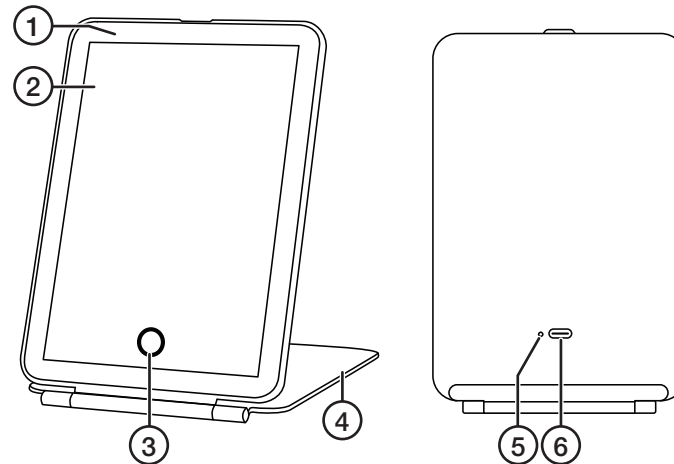

Product description

1. LED light
2. Mirror
3. [☒] Multifunction button
4. Cover/ Fold-out stand
5. USB-C port
6. Charging indicator light

Charging

Charge the product fully before using it for the first time.