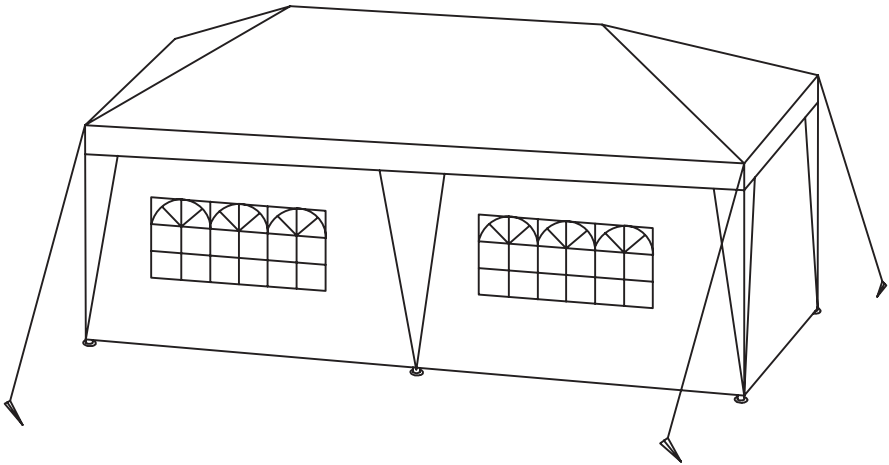

# Party tent

SE | Partytält  
NO | Partytelt  
FI | Juhlateltha

English

Svenska

Norsk

Suomi

Art.no.      Model  
31-4561-2    TP-PT17002

Ver. 20240115

# Party Tent, 3 × 6 m

Art.no 31-4561-2

Model TP-PT17002

Please read the entire instruction manual before using the product and then save it for future reference. We reserve the right for any errors in text or images and any necessary changes made to technical data. In the event of technical problems or other queries, please contact our Customer Services (see address details on the back).