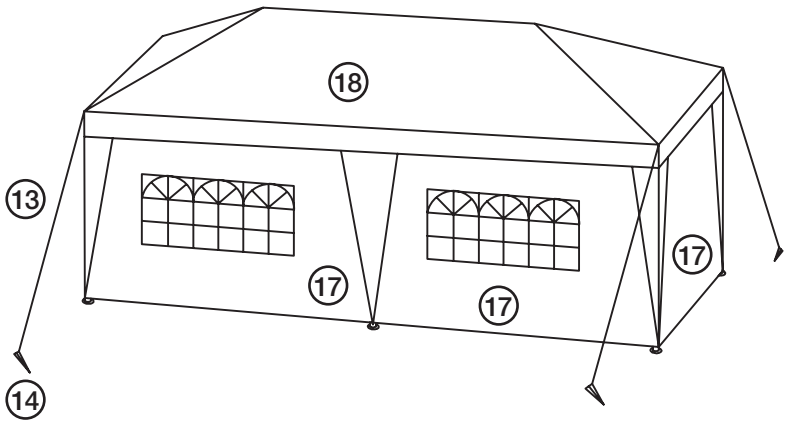

Party Tent, 3 × 6 m

Art.no 31-4561-2

Model TP-PT17002

Please read the entire instruction manual before using the product and then save it for future reference. We reserve the right for any errors in text or images and any necessary changes made to technical data. In the event of technical problems or other queries, please contact our Customer Services (see address details on the back).

English

Product description

No	Picture	Description	Quantity
1		Tube	20
2		Tube	4
3		Tube	6
4		Tube	2
5		Tube	6
6		Tube	4
7		Tube	2
8		Tube	2
9		Corner connector	4
10		Side connector	2
11		3-way connector	2
12		Centre connector	1
13		Guy line	6
14		Large peg	6
15		Small peg	12
16		Plastic ball	42
17		Side wall	6
18		Canopy	1
19		Foot	6

Assembly instructions

English