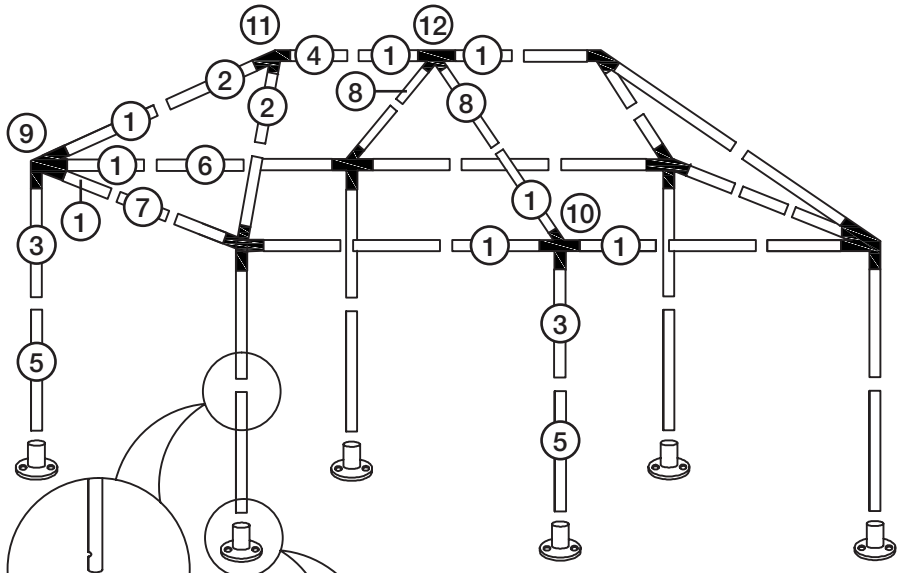

Party Tent, 3 × 6 m

Art.no 31-4561-2

Model TP-PT17002

Please read the entire instruction manual before using the product and then save it for future reference. We reserve the right for any errors in text or images and any necessary changes made to technical data. In the event of technical problems or other queries, please contact our Customer Services (see address details on the back).

English

Product description

No	Picture	Description	Quantity
1		Tube	20
2		Tube	4
3		Tube	6
4		Tube	2
5		Tube	6
6		Tube	4
7		Tube	2
8		Tube	2
9		Corner connector	4
10		Side connector	2
11		3-way connector	2
12		Centre connector	1
13		Guy line	6
14		Large peg	6
15		Small peg	12
16		Plastic ball	42
17		Side wall	6
18		Canopy	1
19		Foot	6

Assembly instructions

English