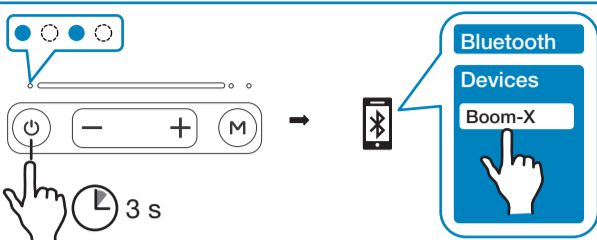

1

5V minimum 2.0A

2

3

4

5 ON / OFF

ON

3 s

OFF

3 s

exibel®

Exibel Boom-X
39-1293

Complete manual

www.clasohlson.uk

www.clasohlson.se

www.clasohlson.no

www.clasohlson.fi

www.clasohlson.de

Two Speaker Connection with TWS (True Wireless Stereo)

TWS ON

Left Speaker

Right Speaker

Left Speaker

Right Speaker

Left Speaker

Right Speaker

5

TWS OFF