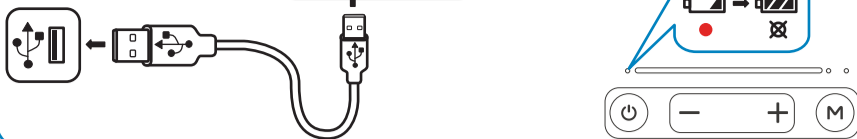

1

5V minimum 2.0A

2