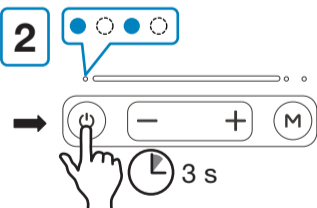

www.clasohlson.fi

www.clasohlson.de

Two Speaker Connection with TWS (True Wireless Stereo)

TWS ON

Left Speaker

Right Speaker

Left Speaker

Right Speaker

Left Speaker

Right Speaker

5

TWS OFF