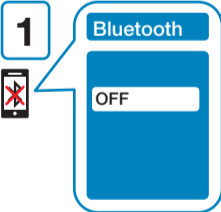

www.clasohlson.fi

www.clasohlson.de

Two Speaker Connection with TWS (True Wireless Stereo)

TWS ON

Left Speaker

Right Speaker

Left Speaker

Right Speaker