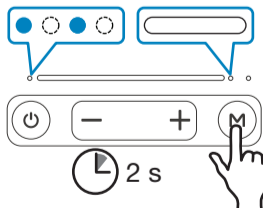

www.clasohlson.fi

www.clasohlson.de

Two Speaker Connection with TWS (True Wireless Stereo)

TWS ON

Left Speaker

Right Speaker

Left Speaker

Right Speaker

Left Speaker

Right Speaker

5

TWS OFF