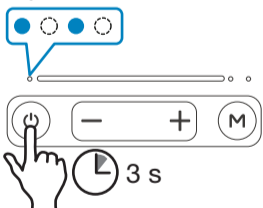

www.clasohlson.fi

www.clasohlson.de

Two Speaker Connection with TWS (True Wireless Stereo)

TWS ON

Left Speaker

Right Speaker

Left Speaker

Right Speaker

Left Speaker

Right Speaker

5

TWS OFF