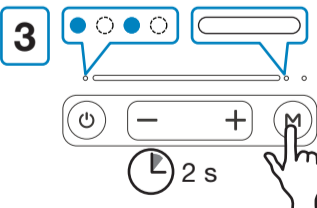

www.clasohlson.fi

www.clasohlson.de

Two Speaker Connection with TWS (True Wireless Stereo)

TWS ON

Left Speaker

Right Speaker

Left Speaker

Right Speaker

Left Speaker

Right Speaker

5

TWS OFF