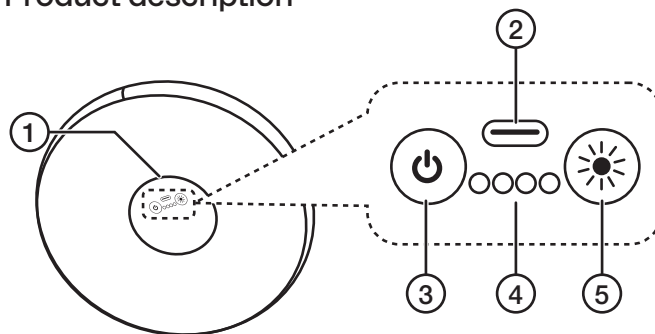

Product description

1. LED light source (not replaceable)
2. USB-C port
3. [⏻] On/off – press and hold for 2 seconds to switch the frisbee on or off. Press to select one of seven different dynamic light modes.
4. Battery charge status indicator
5. [☀️] Press and hold to choose one of three levels of brightness. Press to select one of seven different colour modes.