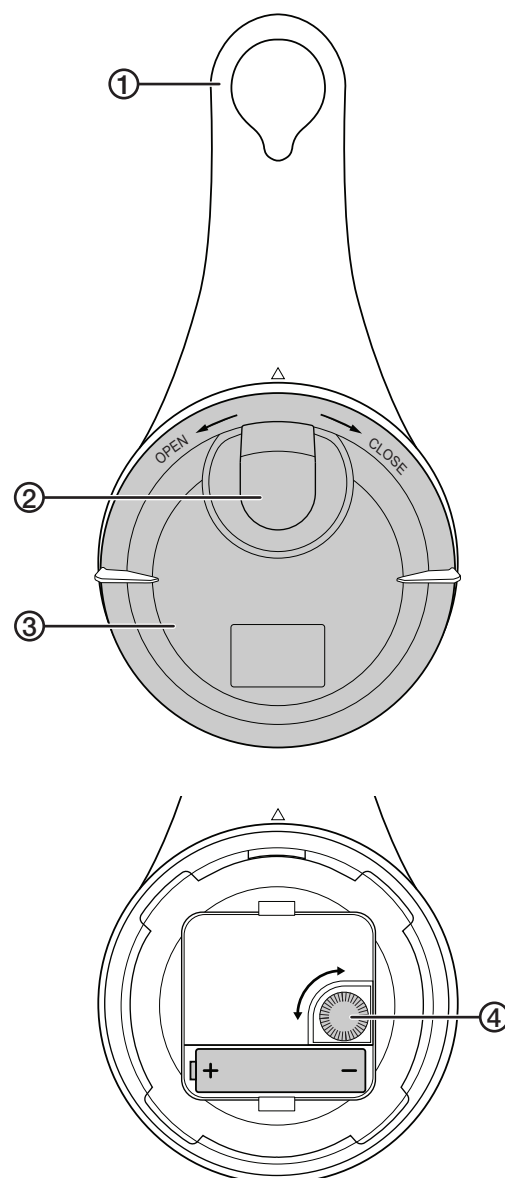

## Safety

- The product is intended for indoor use only.
- The product's IP44 rating means that it is protected against water splashes in shower areas. However, it is not intended to be submerged in water.

## Product description

1. Hanging loop
2. Hook for hanging loop
3. Lid with gasket
4. Knob for setting the time

## Use

1. Remove the lid (3) by turning it anti-clockwise.
2. Insert a AA/LR6 battery. Be sure to note the polarity marking.
3. Set the time by turning the knob (4).
4. Reinstall the lid by matching up the notches and turning it clockwise. Make sure that the gasket seal is tight and that the hook for the hanging loop (2) is facing upwards towards the hanging loop (1).
5. Hang the clock in your shower by folding the hanging loop over the shower curtain rail and fastening it on the hook.

## Specifications

|                         |                              |
|-------------------------|------------------------------|
| <b>Protection class</b> | IP44                         |
| <b>Batteries</b>        | 1 × AA/LR6 (sold separately) |
| <b>Size</b>             | ø105 x 45 mm (excl- hanger)  |
| <b>Weight</b>           | 151 g (excl. batteries)      |