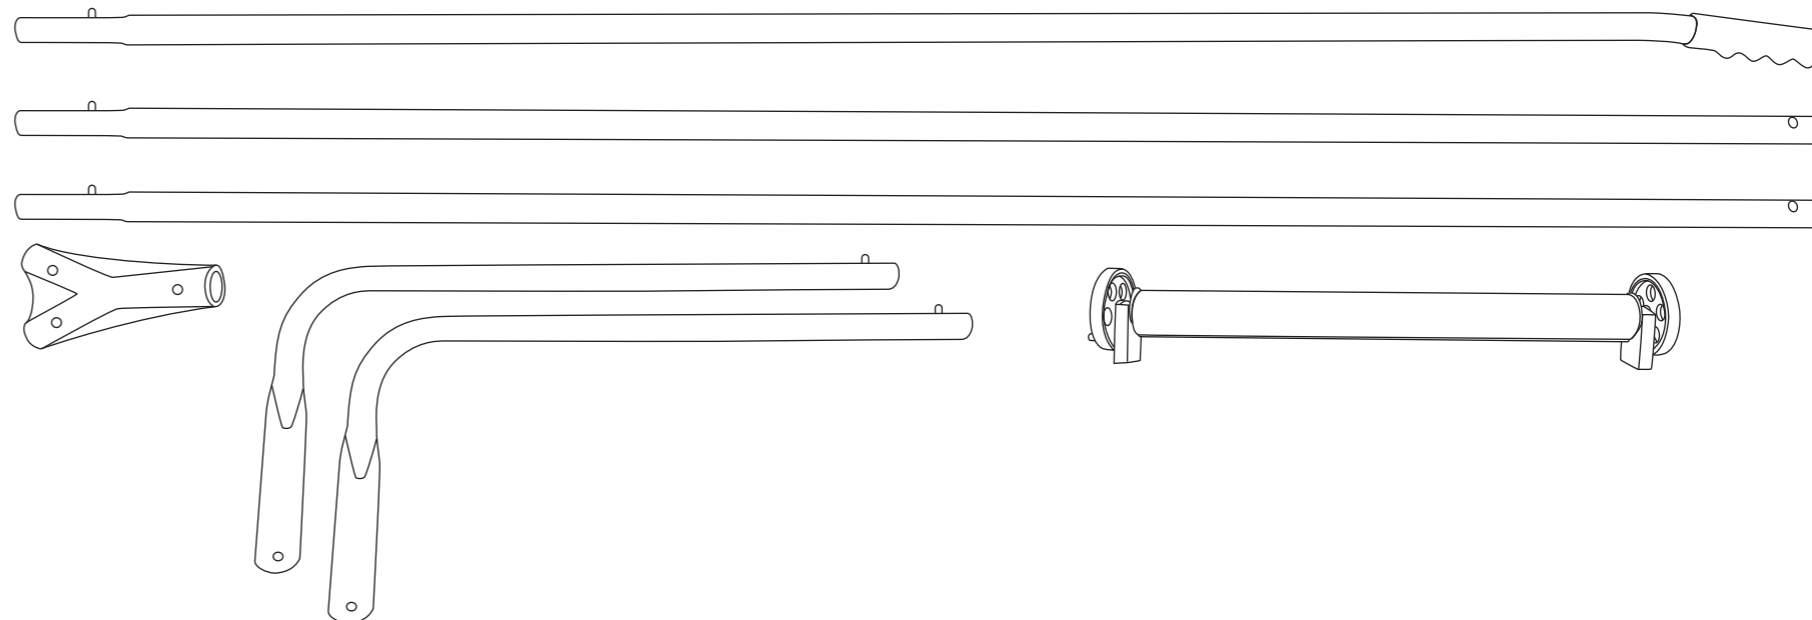

Snow rake

Snöraka | Snørake | Lumenpudotin

Art.no 41-2838

Responsible disposal

Follow local ordinances when disposing of this product. If you are unsure about how to dispose of this product contact your municipality.

Avfallshantering

När du ska göra dig av med produkten ska detta ske enligt lokala föreskrifter. Är du osäker på hur du ska gå tillväga, kontakta din kommun.

Avfallshåndtering

Når du skal kvitte deg med produktet, skal dette skje i henhold til lokale forskrifter. Er du usikker på hvordan du går fram, ta kontakt med lokale myndigheter.

Kierrättäminen

Kierrätä tuote asianmukaisesti, kun poistat sen käytöstä. Tarkempia kierrätysohjeita saat kuntasi jäteneuvonnasta.

Included parts | Inkluderade delar | Inkluderte deler | Mukana osat