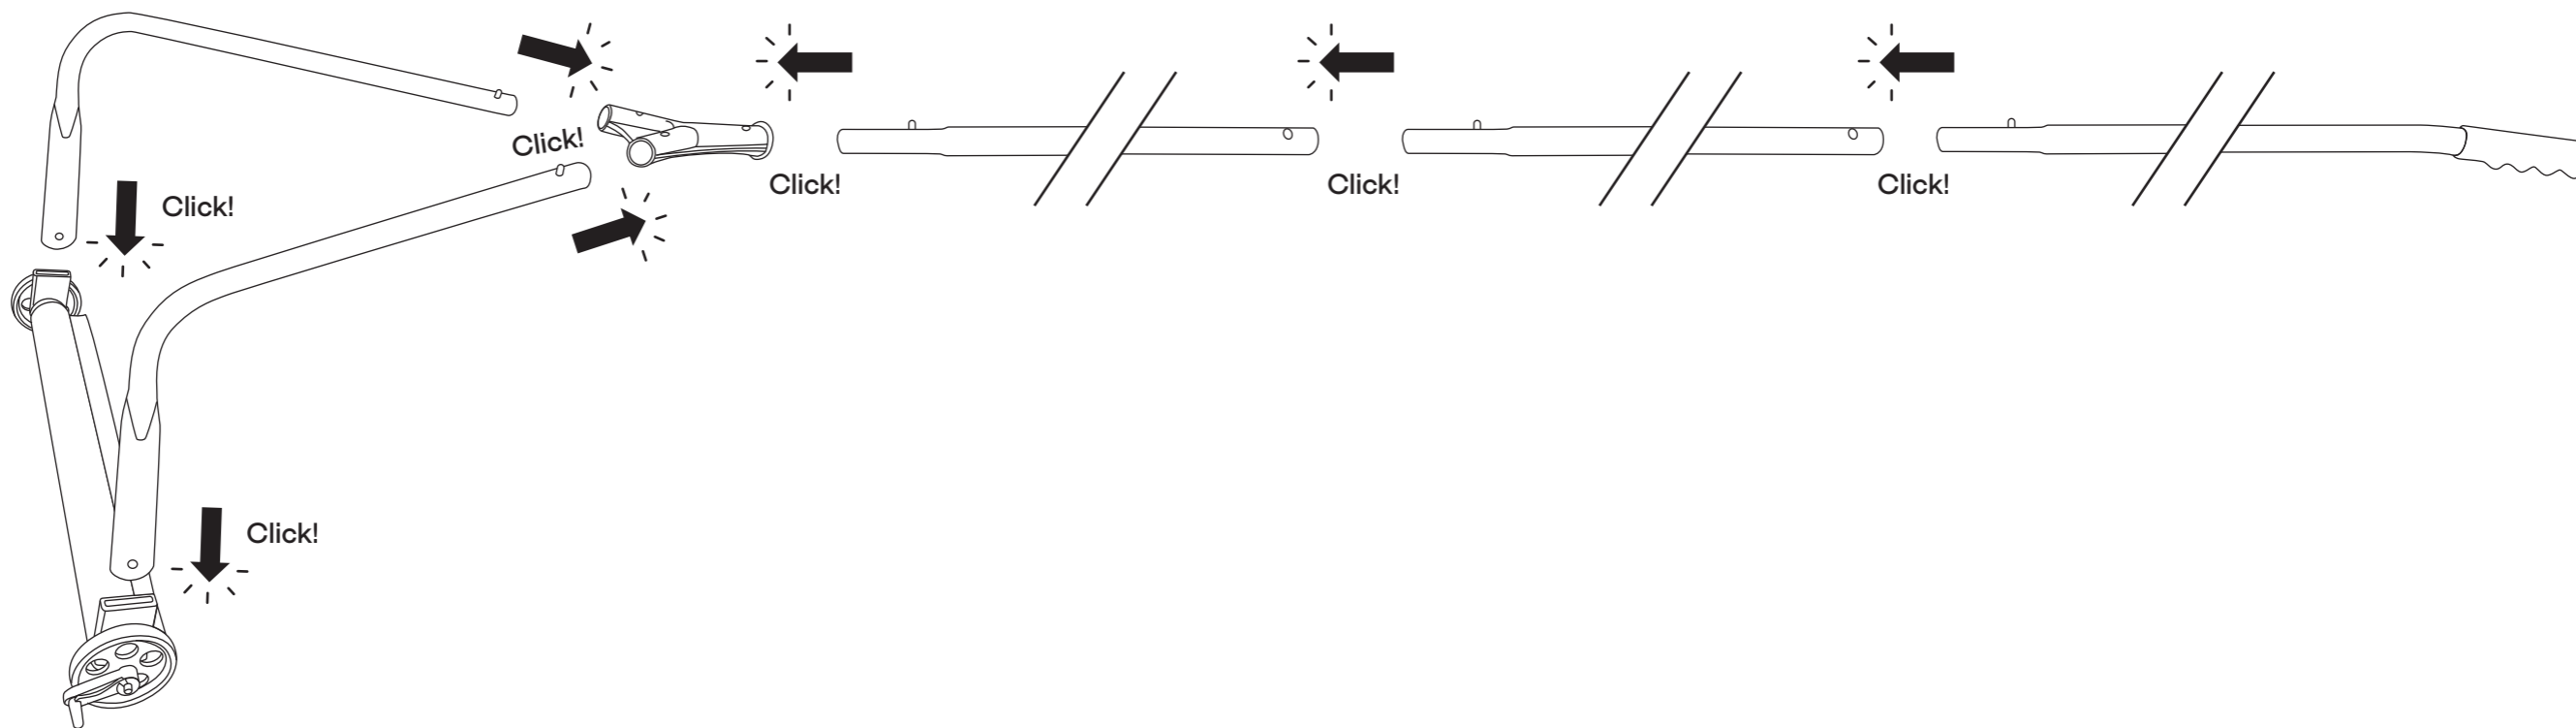

Assembly | Montering | Asennus