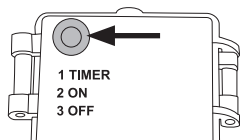

Instructions for use

1. Open the battery holder and insert 3 × AA/LR6 batteries (sold separately). Refer to the markings in the battery compartment to ensure correct polarity.
2. Close the cover.

Timer

1. Pressing in the button once will switch the LED figure on for 6 hours. The LED figure will then switch off for 18 hours before coming back on again automatically for 6 hours, and so on in a continuous cycle.
2. Pressing in the button twice will switch the LED figure on continuously.
3. Pressing the button 3 times will switch the LED figure off.